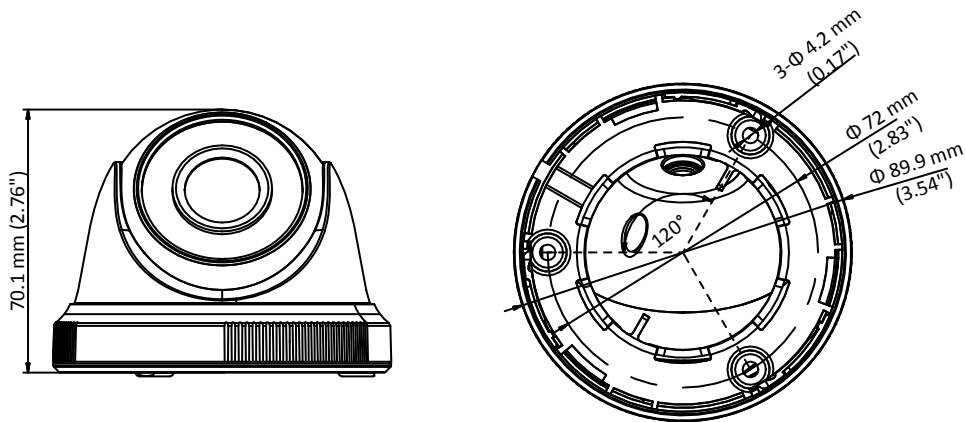

Dimensions

Accessories

Distributed by

Avda. Cerdanyola, 79-81 Planta 5 Oficina 3 - 08172 Sant Cugat del Vallès (Barcelona) Tif. + 34 936 222 111

infoweb@innomediaseguridad.com - www.innomediaseguridad.com

Headquarters

No.555 Qianmo Road, Binjiang District,
Hangzhou 310051, China
T +86-571-8807-5998
overseasbusiness@hikvision.com

Hikvision Poland
T +48-22-460-01-50
poland@hikvision.com

Hikvision USA
T +1-909-895-0400
sales.usa@hikvision.com

Hikvision India
T +91-22-28469900
sales@pramahikvision.com

Hikvision UK
T +44-1628-9021-4
support.uk@hikvision.com

Hikvision Europe
T +31-23-5542770
saleseuro@hikvision.com

Hikvision Italy
T +39-0438-6902
info.it@hikvision.com

Hikvision Singapore
T +65-6684-4718
sg@hikvision.com

Hikvision Middle East
T +971-4-8816086
salesme@hikvision.com

Hikvision France
T +33(0)1-85-330-444
info.fr@hikvision.com

Hikvision Oceania
T +61-2-8599-4233
salesau@hikvision.com

Hikvision Russia
T +7-495-669-67-99
saleru@hikvision.com

Hikvision Spain
T +34-91-737-16-55
info.es@hikvision.com

Hikvision Hong Kong
T +852-2151-1761